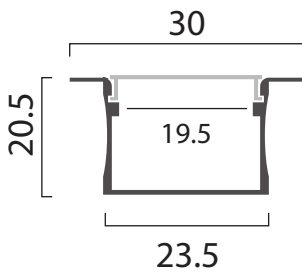

DIMENSION

PRODUCT

Name	ALP ALUMINUM PROFILE
Reference	EL-ALP-2421R
Body color	Grey
Material	Aluminum
Category	Recessed
Diffuser Material	PC

DIMENSION

Body length	3 MTRs
Base width	23.5mm
Upper Width	30mm
Height	20.5mm